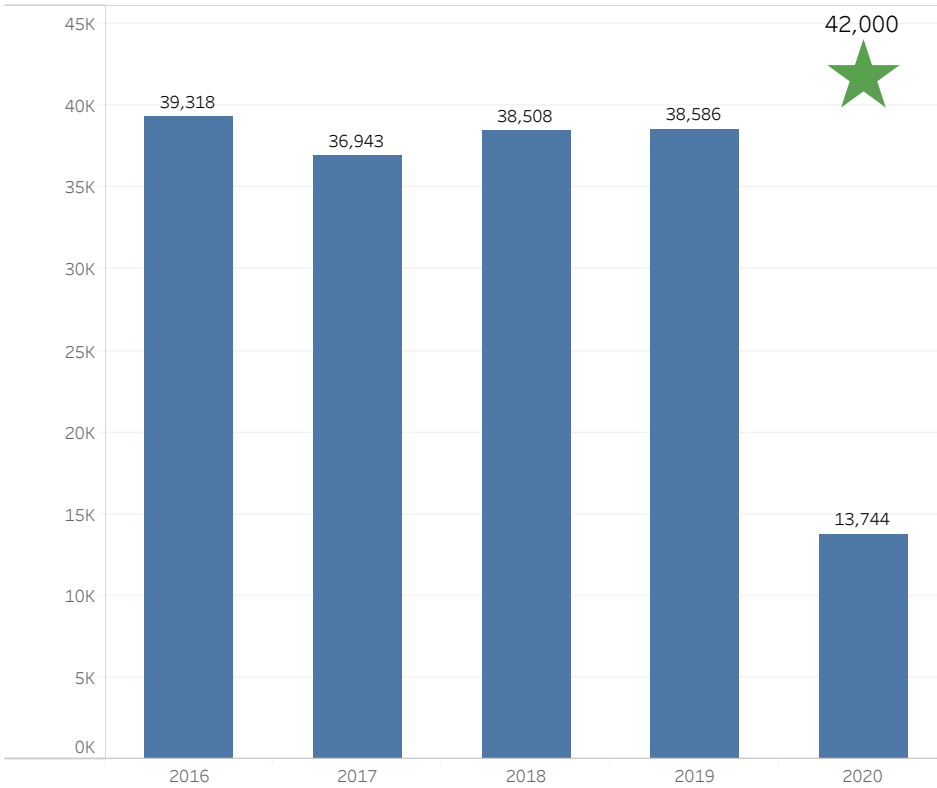

The Weatherspoon Art Museum Attendance and Collection Size

Annual museum attendance

The 2020 visitation number was unusually low due to COVID-19.

The number of artworks in museum collection

*We deaccessioned 101 objects in 2018 affecting our net total.

**We deaccessioned 86 objects in 2020 affecting our net total.

■ 2020 Goal ■ Actual